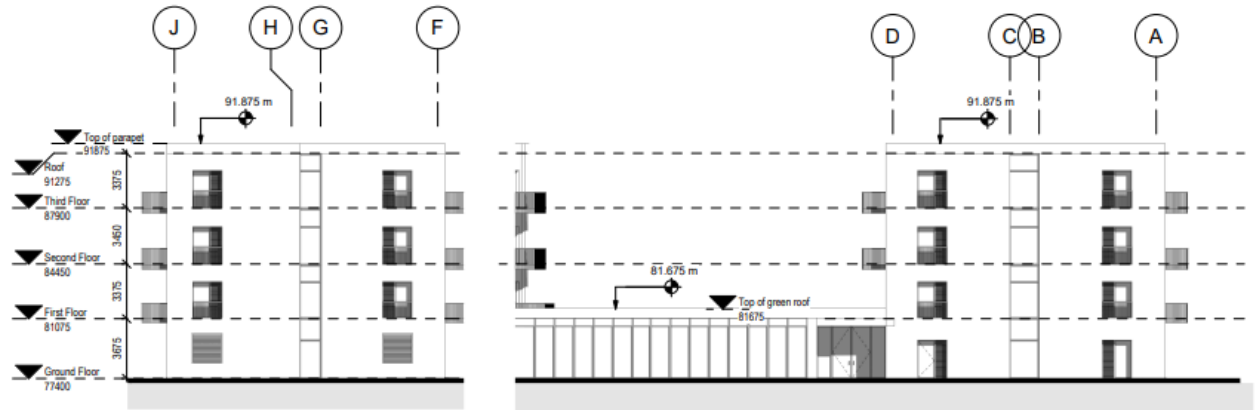

23/0326 – 141 Park Road, Camberley

Application site

Proposed site plan

Principal elevations

01 North - Elevation
91299 SCALE 1 : 200

07 East-Wing East Elevation
91291 SCALE 1 : 200

08 East-Wing South Elevation
91291 SCALE 1 : 200

Aerial view

3D Imagery

Photos

Application site

Park Street

Park Road

Court Gardens

Buckingham Court