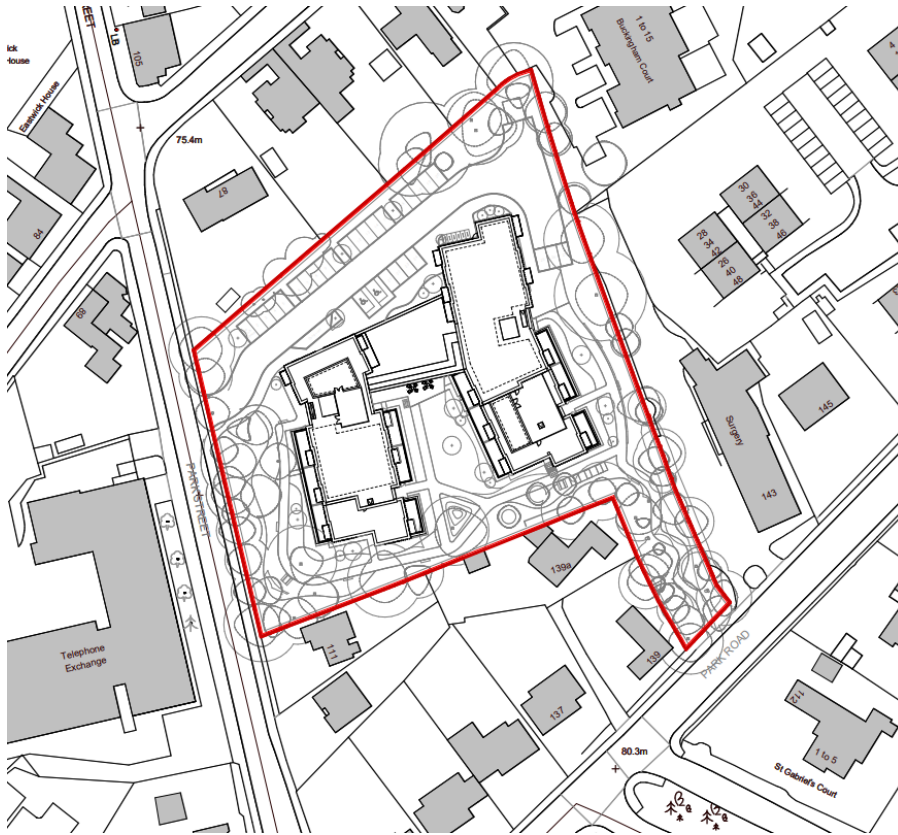

23/0326 – 141 Park Road, Camberley

Application site

Proposed site plan

Principal elevations

01 North - Elevation
91299 SCALE 1 : 200

07 East-Wing East Elevation
91291 SCALE 1 : 200

08 East-Wing South Elevation
91291 SCALE 1 : 200

Aerial view

3D Imagery

Photos

Application site

Park Street

Park Road

Court Gardens

Buckingham Court